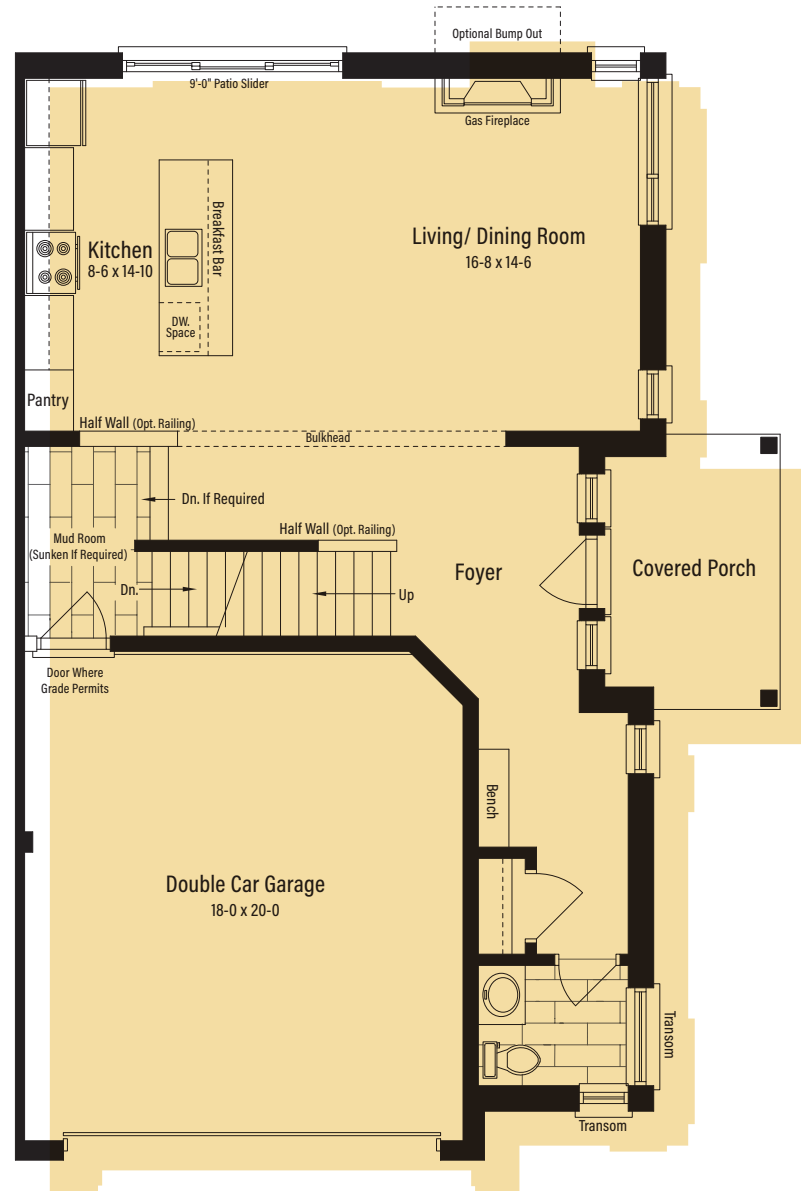

BASEMENT
Optional Finished - 716 Sq.Ft.

MAIN FLOOR

SECOND FLOOR

RÅDHUSEN LYKKE

Enhanced End Unit - 1947 Sq.Ft.

Site plan is artist's concept. Lot dimensions are approximate and depend on final survey. Landscape areas and plantings are concepts only and may vary from finished landscape. See sales representative for more information. E. & O. E.