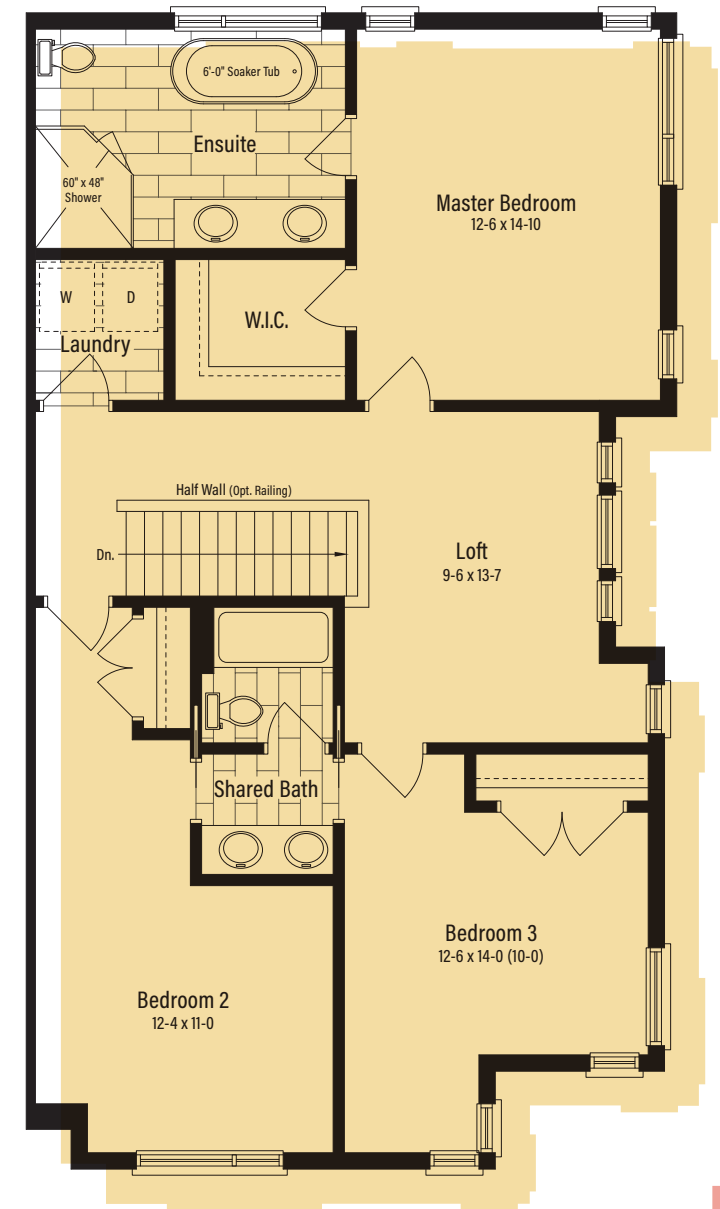

BASEMENT
Optional Finished - 716 Sq.Ft.

MAIN FLOOR

SECOND FLOOR

RÅDHUSEN LYKKE

Enhanced End Unit - 1947 Sq.Ft.

Site plan is artist's concept. Lot dimensions are approximate and depend on final survey. Landscape areas and plantings are concepts only and may vary from finished landscape. See sales representative for more information. E. & O. E.